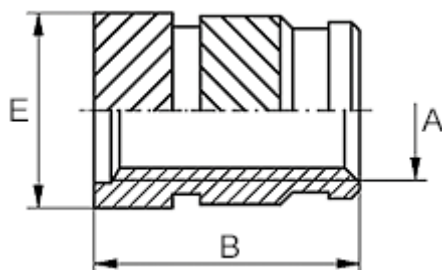

Data Sheet

Article number: 12861000100800
Description: KLEE-coil 861 000 100.800
M10 Brass

Measures

Female thread A	= M10
Length B	= 9.5
Min distance to edge	= 4.0
Outer diameter E	= 12.3
Recommended bore diameter W +0.1	= 11.7